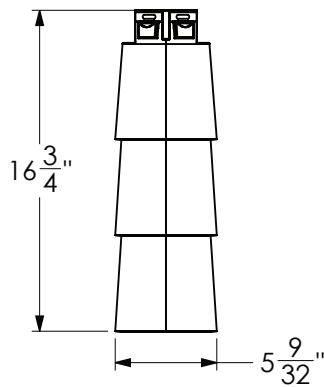

## BEACH HOUSE SHAKE CORNER

FRONT ELEVATION

SIDE ELEVATION

PERSPECTIVE

Scale: 1:10

Revision Date: 02/12/2019

Derby Building Products  
160, rue des Grands-Lacs  
Saint-Augustin-de-Desmaures  
Quebec CANADA G3A 2K1  
(844) 698-2636 | [www.tandobp.com](http://www.tandobp.com)