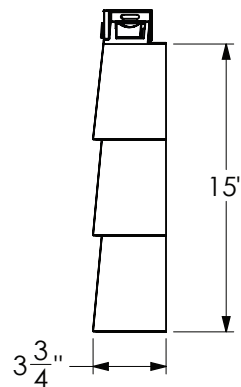

## BEACH HOUSE SHAKE CORNER

FRONT ELEVATION

SIDE ELEVATION

PERSPECTIVE

Scale: 1:10

Revision Date: 02/12/2019

Derby Building Products  
160, rue des Grands-Lacs  
Saint-Augustin-de-Desmaures  
Quebec CANADA G3A 2K1  
(844) 698-2636 | [www.tandobp.com](http://www.tandobp.com)